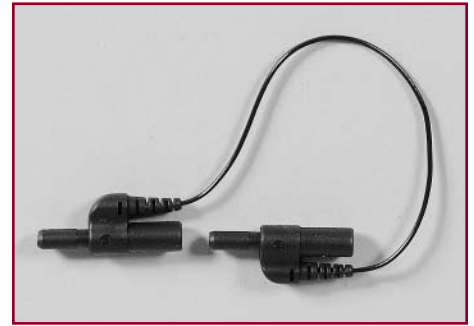

ELECTRODE ACCESSORIES

Accessories

Jumper Cables

The electrode jumper cables allow the same electrode to be plugged into two different inputs on the preamp. Individually packaged. (1.5mm connector)

Red — 301003

Black — 301004

Electrode Extension Cables

The electrode extension cable plugs into any 1.5mm connector electrode adding 2 meters to any existing lead. Sold individually – multi-colored cables available.

301005

Electrode Adapters

The electrode adapters are used to convert between the 2mm pin-style connector and the 1.5mm touchproof safety connector.

Description	Part No.
2mm Female to 1.5mm Female ("old style" 2mm pin electrodes to new 1.5mm preamp)	301201
1.5mm Male to 2mm Male (new 1.5mm electrodes to old 2mm preamp) RED Adapter	301202
1.5mm Male to 2mm Male (new 1.5mm electrodes to old 2mm preamp) BLACK Adapter	301203
1.5mm Male to 2mm Male (new 1.5mm electrodes to old 2mm preamp) GREEN Adapter	301204
1.5mm Male to 2mm Male (new 1.5mm electrodes to old 2mm preamp)	301205

1.5mm Male to 2mm Male

2mm Female to 1.5mm Female

To Order Call 1-800-456-5205

Bio-logic
SYSTEMS CORP